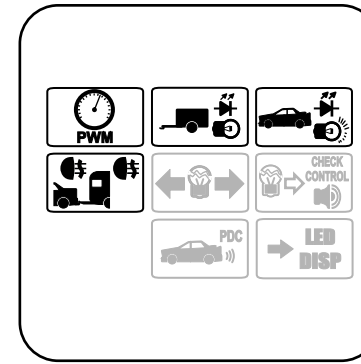

# TEM-2-G8

E20 10R-03 3232

max.	
1/L	10W + 21W
4/R	10W + 21W
5/58R	3 x 5W
7/58L	3 x 5W
6/54	3 x 21W
2/54G	21W
8/REV	21W

Harness 01			
From	Color	To	Function
W1	ye	13	IN-L
W2	bn	5	IN-58L
W3	rd	2	IN-54
W4	bu	9	IN-54G
W5	gn	11	IN-R
W6	or	7	IN-REV

**STEP 1**  
Output connections

**STEP 2**  
Input connections

**STEP 3**  
PWR connections

Harness 01			
From	Color	To	Function
C1			
1	ye	C1.14	OUT-L
2	bu	C1.10	OUT-54G
3	wh	O1	GND
4	gn	C1.12	OUT-R
5	bn	C1.6	OUT-58R
6	rd	C1.4	OUT-54
7	bk	C1.6	OUT-58L
8	or	C1.8	OUT-REV
9	-	-	-
10	-	-	-
11	-	-	-
12	-	-	-
13	-	-	-
14	-	-	-