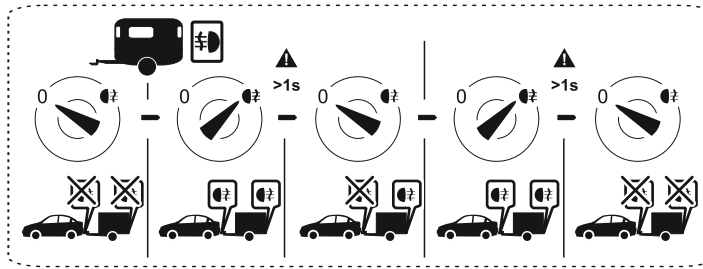

# TEM-2-G8

E20 10R-03 3232

max.	
1/L	10W + 21W
4/R	10W + 21W
5/58R	3 x 5W
7/58L	3 x 5W
6/54	3 x 21W
2/54G	21W
8/REV	21W

Harness 01			
From	Color	To	Function
W1	ye	13	IN-L
W2	bn	5	IN-58L
W3	rd	2	IN-54
W4	bu	9	IN-54G
W5	gn	11	IN-R
W6	or	7	IN-REV

**STEP 1**  
Output connections

**STEP 2**  
Input connections

**STEP 3**  
PWR connections

Harness 01			
From	Color	To	Function
C1			
1	ye	C1.14	OUT-L
2	bu	C1.10	OUT-54G
3	wh	O1	GND
4	gn	C1.12	OUT-R
5	bn	C1.6	OUT-58R
6	rd	C1.4	OUT-54
7	bk	C1.6	OUT-58L
8	or	C1.8	OUT-REV
9	-	-	-
10	-	-	-
11	-	-	-
12	-	-	-
13	-	-	-
14	-	-	-