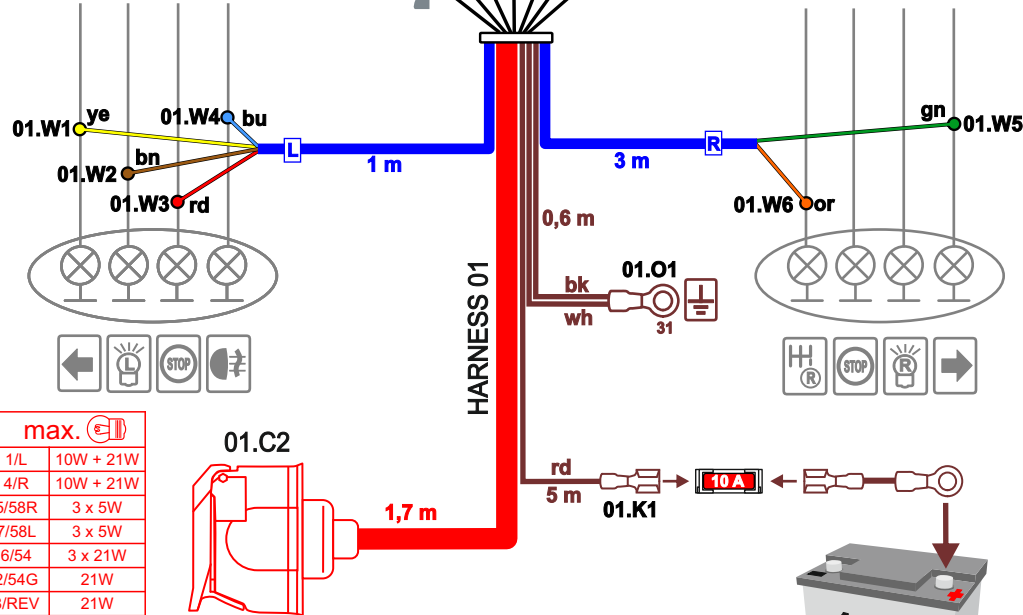

# TEM-2-G8

E20 10R-03 3232

max.	
1/L	10W + 21W
4/R	10W + 21W
5/58R	3 x 5W
7/58L	3 x 5W
6/54	3 x 21W
2/54G	21W
8/REV	21W

Harness 01			
From	Color	To	Function
W1	ye	13	IN-L
W2	bn	5	IN-58L
W3	rd	2	IN-54
W4	bu	9	IN-54G
W5	gn	11	IN-R
W6	or	7	IN-REV

**STEP 1**  
Output connections

**STEP 2**  
Input connections

**STEP 3**  
PWR connections

Harness 01			
From	Color	To	Function
C1			
1	ye	C1.14	OUT-L
2	bu	C1.10	OUT-54G
3	wh	O1	GND
4	gn	C1.12	OUT-R
5	bn	C1.6	OUT-58R
6	rd	C1.4	OUT-54
7	bk	C1.6	OUT-58L
8	or	C1.8	OUT-REV
9	-	-	-
10	-	-	-
11	-	-	-
12	-	-	-
13	-	-	-
14	-	-	-

Harness 01			
From	Color	To	Function
C1			
1	bk	O1	GND
2	rd	K1	+12V
3	rd	W3	IN-54
4	rd	C2.6	OUT-54
5	bn	W2	IN-58
6	bn	C2.5	OUT-58R
7	or	W6	IN-REV
8	or	C2.8	OUT-REV
9	bu	W4	IN-54G
10	bu	C2.2	OUT-54G
11	gn	W5	IN-R
12	gn	C2.4	OUT-R
13	ye	W1	IN-L
14	ye	C2.1	OUT-L