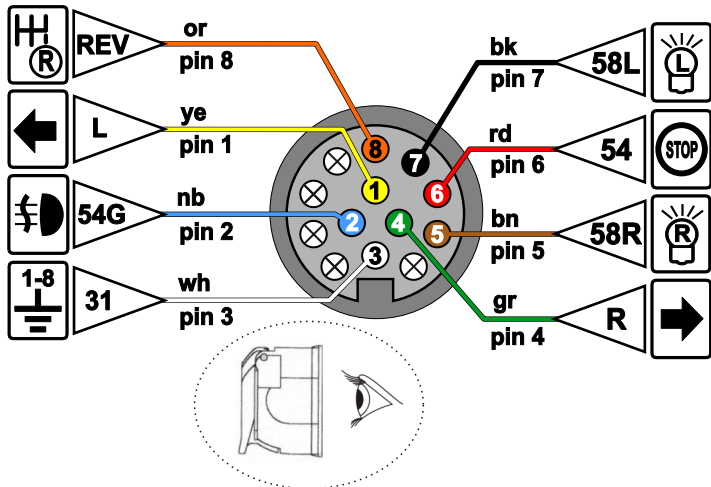

# TEM-2-G8

E20 10R-03 3232

max.	
1/L	10W + 21W
4/R	10W + 21W
5/58R	3 x 5W
7/58L	3 x 5W
6/54	3 x 21W
2/54G	21W
8/REV	21W

Harness 01			
From	Color	To	Function
W1	ye	13	IN-L
W2	bn	5	IN-58L
W3	rd	2	IN-54
W4	bu	9	IN-54G
W5	gn	11	IN-R
W6	or	7	IN-REV

**STEP 1**  
Output connections

**STEP 2**  
Input connections

**STEP 3**  
PWR connections

Harness 01			
From	Color	To	Function
C1			
1	ye	C1.14	OUT-L
2	bu	C1.10	OUT-54G
3	wh	O1	GND
4	gn	C1.12	OUT-R
5	bn	C1.6	OUT-58R
6	rd	C1.4	OUT-54
7	bk	C1.6	OUT-58L
8	or	C1.8	OUT-REV
9	-	-	-
10	-	-	-
11	-	-	-
12	-	-	-
13	-	-	-
14	-	-	-

Harness 01			
From	Color	To	Function
C1			
1	bk	O1	GND
2	rd	K1	+12V
3	rd	W3	IN-54
4	rd	C2.6	OUT-54
5	bn	W2	IN-58
6	bn	C2.5	OUT-58R
7	or	W6	IN-REV
8	or	C2.8	OUT-REV
9	bu	W4	IN-54G
10	bu	C2.2	OUT-54G
11	gn	W5	IN-R
12	gn	C2.4	OUT-R
13	ye	W1	IN-L
14	ye	C2.1	OUT-L