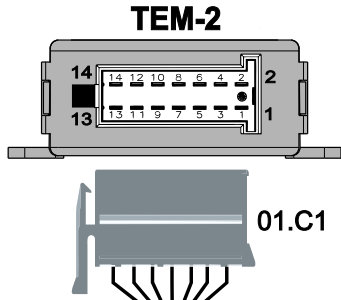

# TEM-2-G8

E20 10R-03 3232

max.	
1/L	10W + 21W
4/R	10W + 21W
5/58R	3 x 5W
7/58L	3 x 5W
6/54	3 x 21W
2/54G	21W
8/REV	21W

Harness 01			
From	Color	To	Function
W1	ye	13	IN-L
W2	bn	5	IN-58L
W3	rd	2	IN-54
W4	bu	9	IN-54G
W5	gn	11	IN-R
W6	or	7	IN-REV

**STEP 1**  
Output connections

**STEP 2**  
Input connections

**STEP 3**  
PWR connections

Harness 01			
From	Color	To	Function
C1			
1	ye	C1.14	OUT-L
2	bu	C1.10	OUT-54G
3	wh	O1	GND
4	gn	C1.12	OUT-R
5	bn	C1.6	OUT-58R
6	rd	C1.4	OUT-54
7	bk	C1.6	OUT-58L
8	or	C1.8	OUT-REV
9	-	-	-
10	-	-	-
11	-	-	-
12	-	-	-
13	-	-	-
14	-	-	-

Harness 01			
From	Color	To	Function
C1			
1	bk	O1	GND
2	rd	K1	+12V
3	rd	W3	IN-54
4	rd	C2.6	OUT-54
5	bn	W2	IN-58
6	bn	C2.5	OUT-58R
7	or	W6	IN-REV
8	or	C2.8	OUT-REV
9	bu	W4	IN-54G
10	bu	C2.2	OUT-54G
11	gn	W5	IN-R
12	gn	C2.4	OUT-R
13	ye	W1	IN-L
14	ye	C2.1	OUT-L